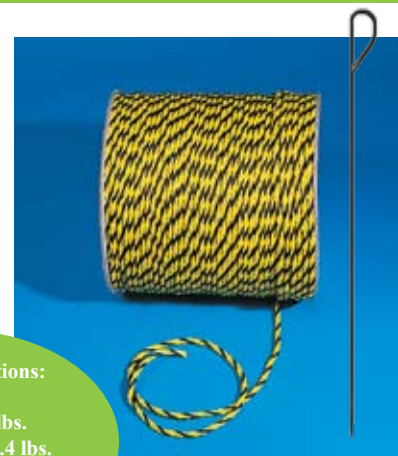

Traffic Control & Safety

Crowd Control Stake & Rope

Manage crowd flow and indicate hazardous zones efficiently and economically with our Crowd Control Stake and Rope Set. The Crowd Control Stake is painted green and measures 5/8" X 60" and weights 5.5 lbs. Our safety rope comes on 1/4" X 600' spools and is highly visible and weather resistant polypropylene. Perfect for marking walkways and staking off hazardous zones such as around propane tanks.

| Description | Product Code |
|--------------------------------|--------------|
| 5/8" X 60" Crowd Control Stake | 2560LSP |
| 1/4" X 600' Crowd Control Rope | 14980 |

Rope Specifications:
 Size: 1/4"
 lbs/100': 1.2 lbs.
 Unit Weight: 14.4 lbs.
 Tensile Strength: 1,250 lbs.
 Package Type: 600' Spool

Barrier Fencing

Advantage Barrier Fencing is an attractive addition to any outdoor event! White for weddings, green for golf outings, barrier fencing provides great traffic control for pedestrians and vehicles. Made of high density polyethylene with no sharp edges. Sold in 4' x 50' rolls.

| Description | Product Code |
|------------------------|--------------|
| 4' x 50' White Fencing | 450WF |
| 4' x 50' Green Fencing | 450GF |

White Vinyl Portable Fence

Vinyl Portable Fence panels are a welcome alternative to traditional heavy wood or metal barricades. These freestanding panels delineate traffic flow while enhancing the image of your event and facility. Available in multiple styles and sizes.