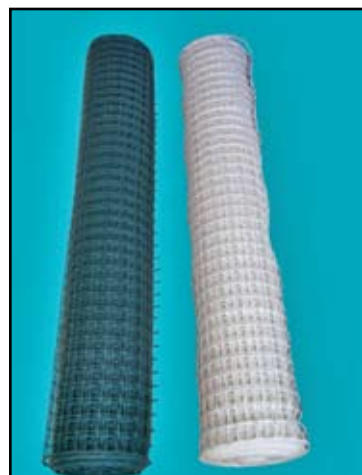

Traffic Control & Safety

Crowd Control Stake & Rope

Manage crowd flow and indicate hazardous zones efficiently and economically with our Crowd Control Stake and Rope Set. The Crowd Control Stake is painted green and measures 5/8" X 60" and weights 5.5 lbs. Our safety rope comes on 1/4" X 600' spools and is highly visible and weather resistant polypropylene. Perfect for marking walkways and staking off hazardous zones such as around propane tanks.

| Description | Product Code |
|--------------------------------|--------------|
| 5/8" X 60" Crowd Control Stake | 2560LSP |
| 1/4" X 600' Crowd Control Rope | 14980 |

Rope Specifications:
 Size: 1/4"
 lbs/100': 1.2 lbs.
 Unit Weight: 14.4 lbs.
 Tensile Strength: 1,250 lbs.
 Package Type: 600' Spool

Barrier Fencing

Advantage Barrier Fencing is an attractive addition to any outdoor event! White for weddings, green for golf outings, barrier fencing provides great traffic control for pedestrians and vehicles. Made of high density polyethylene with no sharp edges. Sold in 4' x 50' rolls.

| Description | Product Code |
|------------------------|--------------|
| 4' x 50' White Fencing | 450WF |
| 4' x 50' Green Fencing | 450GF |

White Vinyl Portable Fence

Vinyl Portable Fence panels are a welcome alternative to traditional heavy wood or metal barricades. These freestanding panels delineate traffic flow while enhancing the image of your event and facility. Available in multiple styles and sizes.