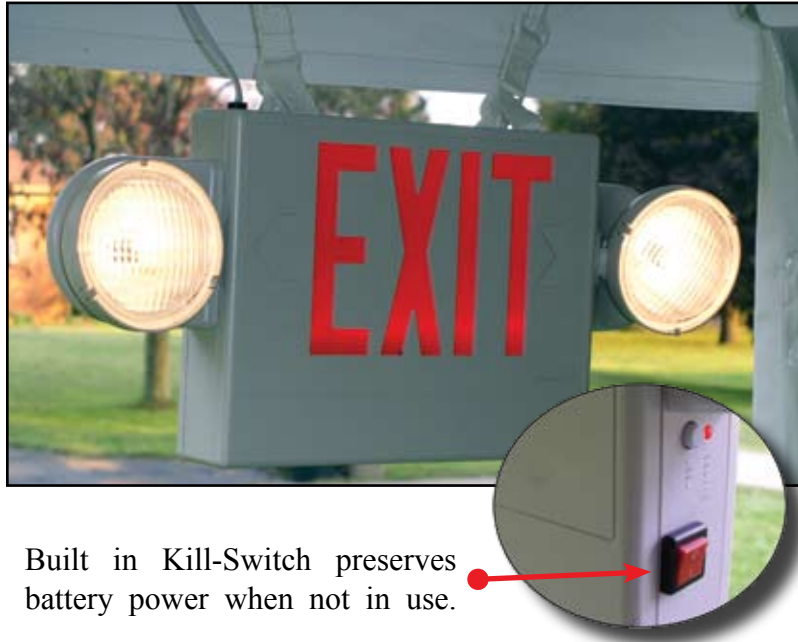

Traditional Style

Picket Style

Traffic Control & Safety

Built in Kill-Switch preserves battery power when not in use.

Mobile Exit Sign

Our Mobile Exit Sign can be used in tents of all sizes. What's more, the sign is fitted with adjustable straps and snap hooks to make installation a snap! If the power goes out the exit sign stays lit, the emergency lights turn on and the built-in on/off switch allows you to save battery power when not in use. Other great features include one 7' built-in white extension cord, one replacement faceplate and an incredible 6-Volt, 8-10 year replaceable battery!